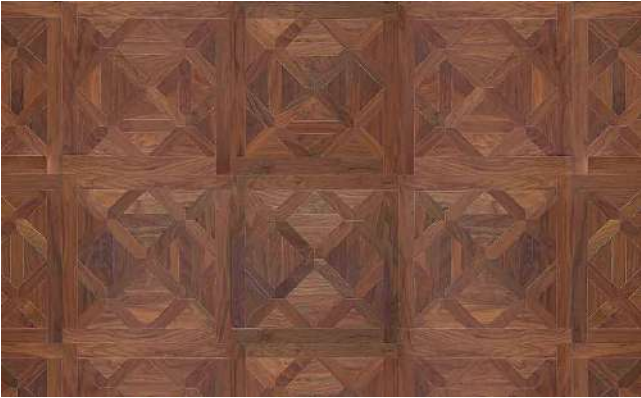

# Engineered Parquet *Summary*

Ginger Oak

Dark Grey Oak

Oak Natural

Oak Versailles Natural

Rosso Wino Walnut

Earl Grey Oak

Chantilly Oak

Chocolate Oak

Chestnut Walnut

Versailles Caramel

Walnut Bloom

Oak Champani

Marma Light