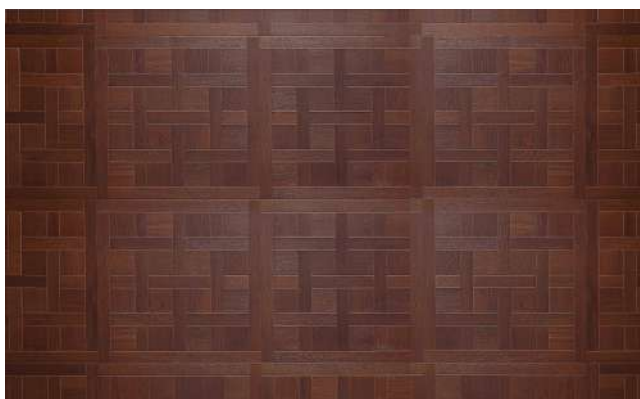

# Engineered Parquet *Summary*

Ginger Oak

Dark Grey Oak

Oak Natural

Oak Versailles Natural

Rosso Wino Walnut

Earl Grey Oak

Chantilly Oak

Chocolate Oak

Chestnut Walnut

Versailles Caramel

Walnut Bloom

Oak Champani

Marma Light